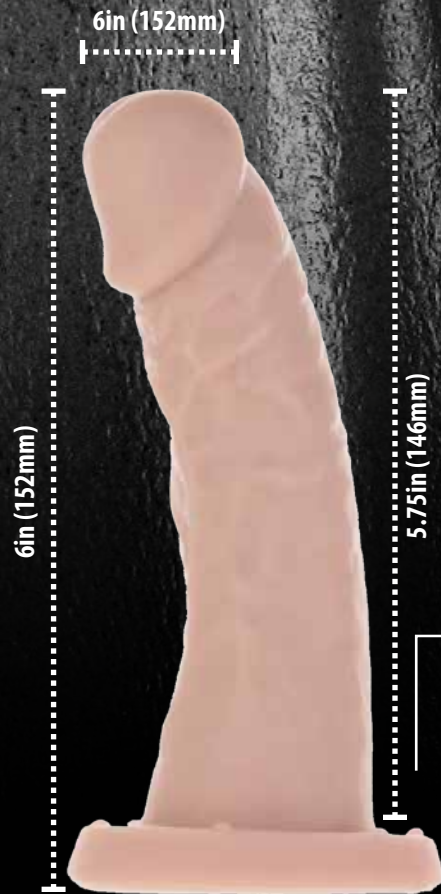

Raised Bumps
Added to Secure
in Harness

86925

Overall Length : 6" (152mm)
Insertable Length: 5.75"(146mm)
Diameter: 2.7" (70mm)