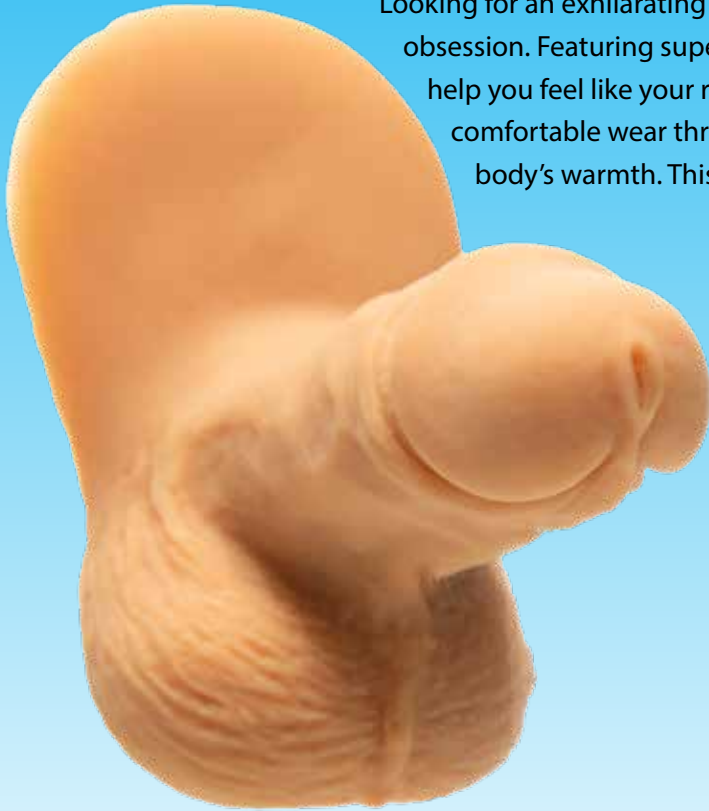

# Tristan

SOARING TO NEW HEIGHTS!  
AT **9.4INCHES**, NOTHING TOPS TRISTAN.

with Bonus  
PowerBullet®

87121  
Addiction-Tristan  
9.4" - Beige

1.5in (38mm)

9.4in (238mm)

7 in (180mm)

100% Silicone | Strong Suction Base  
Compatible with Most Harnesses  
Phthalate and Latex Free

# ADDICTION™ Silicone Packer

Looking for an exhilarating experience? The ADDICTION™ Silicone Packer is your new obsession. Featuring super-soft and squeezable silicone with a realistic look to help you feel like your real self. As an extension of yourself, the cozy fit ensures comfortable wear throughout the day, while the silicone naturally adapts to your body's warmth. This is one ADDICTION™ you won't want to get rid of!