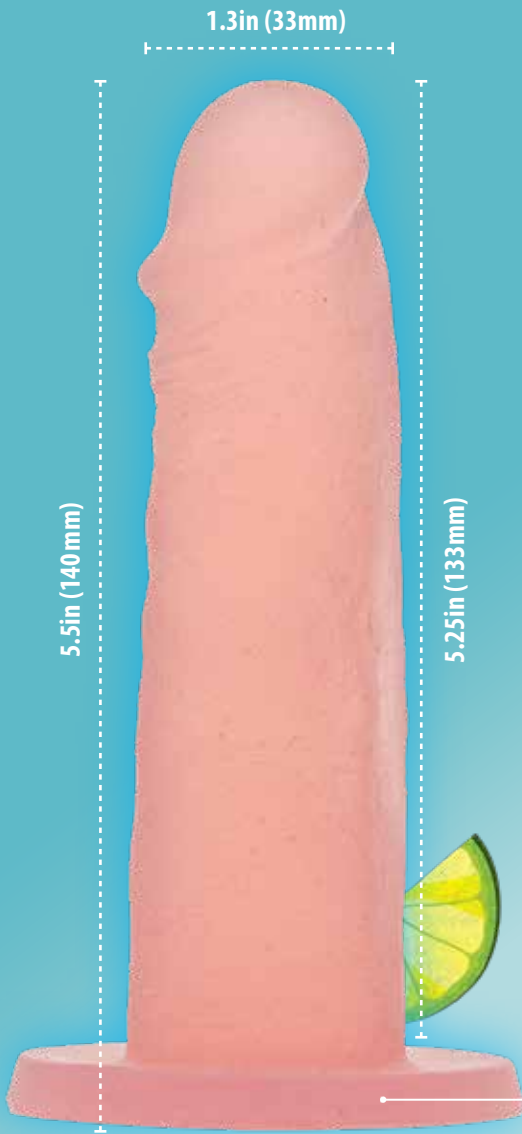

## BY ADDICTION™

100% SILICONE | COMPATIBLE WITH MOST HARNESES  
 STRONG SUCTION BASE | EASY TO CLEAN  
 PHTHALATE AND LATEX FREE | BONUS POWERBULLET®

**87733**  
 Addiction - Cocktails  
 5.5" - Peach Bellini