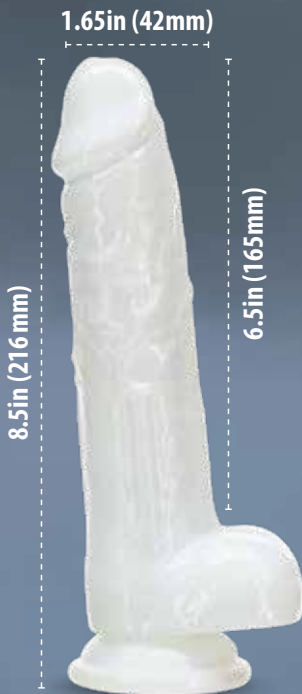

# PEARL

by ADDICTION™

Body-Safe Material  
Phthalate & Latex Free  
Strong Suction Base  
Harness Compatible

NEW  
SHIMMERING  
TOY COLLECTION

8.5in

7.5in

with Bonus  
PowerBullet®

with Bonus  
PowerBullet®