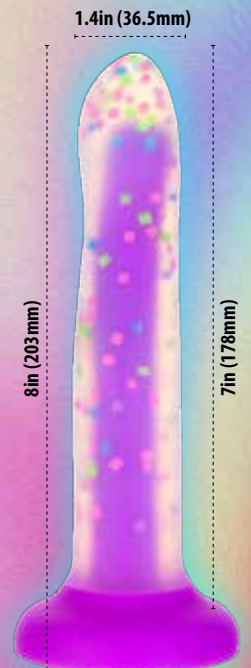

BENDABLE
GLOW IN THE DARK