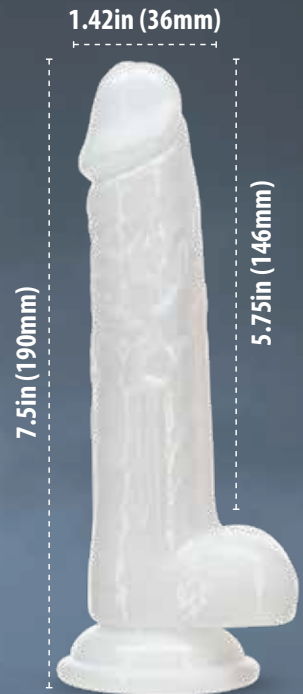

# PEARL

by ADDICTION™

Body-Safe Material  
Phthalate & Latex Free  
Strong Suction Base  
Harness Compatible

NEW  
SHIMMERING  
TOY COLLECTION

8.5in

7.5in

with Bonus  
PowerBullet®

with Bonus  
PowerBullet®