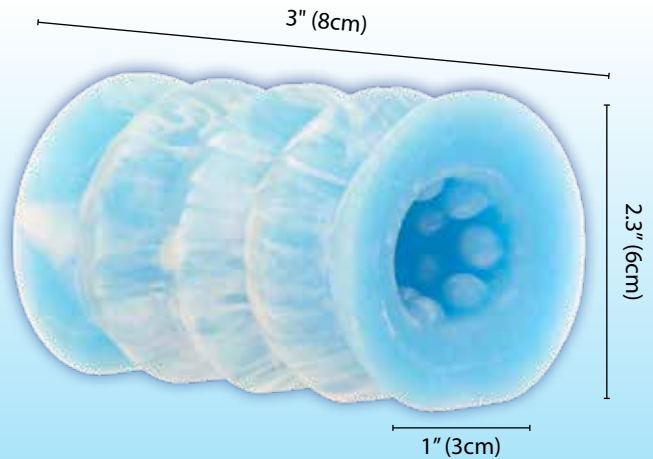

ADDICTION™

GLOW IN THE DARK

Silicone Stroker

Looking for an exhilarating experience? The ADDICTION™ Glow in the Dark Stroker is your new obsession. Featuring 100% silicone and a reversible sleeve for 2 stroker experiences in one. This is one ADDICTION™ you won't want to get rid of!