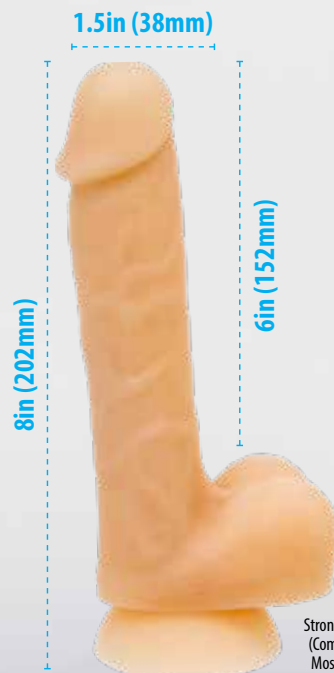

with Bonus
PowerBullet®

856-21
Addiction - David
8" - Beige - Bendable

Strong Suction Cup
(Compatible with
Most Harnesses)