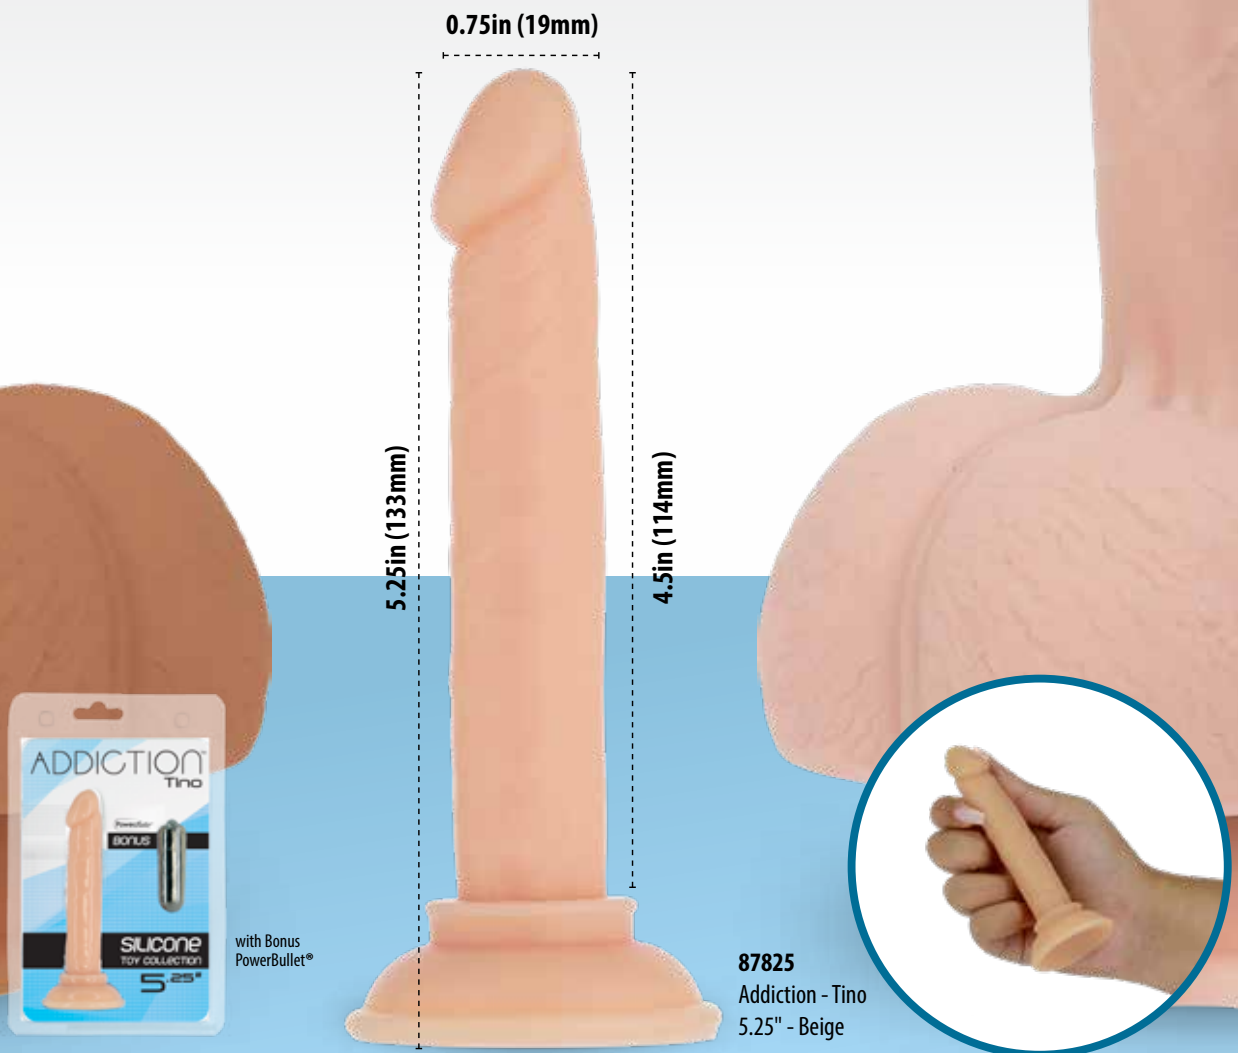

3.3in (83mm)

2.6in (75mm)

0.7in (18mm)

**87099**  
 Addiction - Silly Willy Bowl  
 3.3" - Multi-Colour

# ADDICTION™ Tino

Fun Comes in All Sizes!

- 100% Silicone
- Strong Suction Base

- Compatible with Most Harnesses

- Easy to Clean
- Phthalate and Latex Free