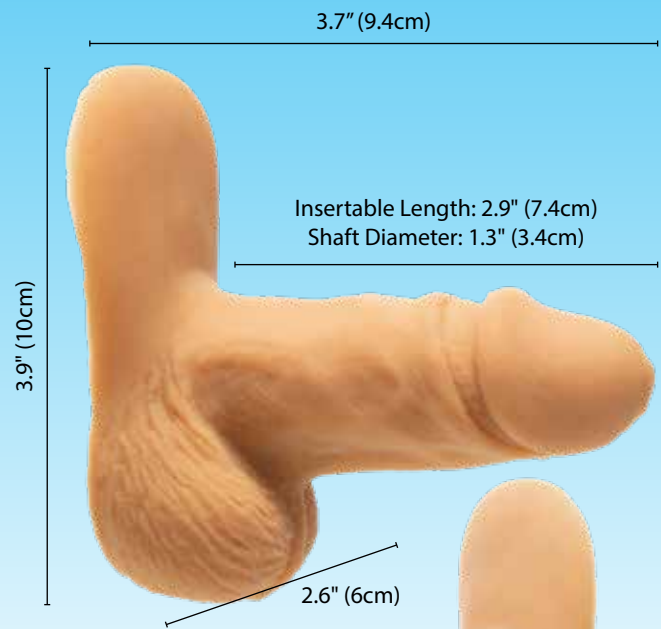

ADDICTION™ Silicone Packer

Looking for an exhilarating experience? The ADDICTION™ Silicone Packer is your new obsession. Featuring super-soft and squeezable silicone with a realistic look to help you feel like your real self. As an extension of yourself, the cozy fit ensures comfortable wear throughout the day, while the silicone naturally adapts to your body's warmth. This is one ADDICTION™ you won't want to get rid of!

89325
Silicone Packer